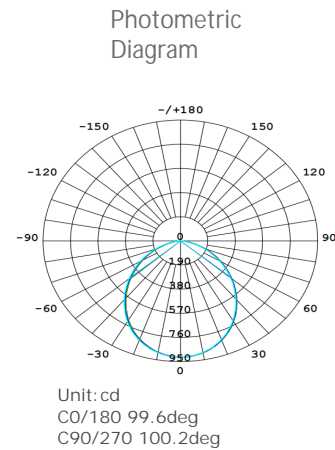

ARCHI

ARC165

ARCHI multi-function fixed style downlight.

CCT-Select

KEY INFORMATION

Lumen Output	2000 lm
Input Power	20W
Hole Cutout Size	165mm
Install	Recessed
Dimming Options	Triac/DALI/0-10V DIMMABLE
Fitting Colour	WHITE
Warranty	5 yr
IP Rating	IP44
Ik Rating	N/A
IC Rating	IC-4

PHOTOMETRIC

Efficacy	100 lm/W
LED	SMD
CCT	3000/4000/5000K(CCT-select)
CRI	>80
Beam Angle	100°

ELECTRICAL

Driver	External
Supply Input	200-240V,50/60Hz
Power Factor	>0.95
Useful life @Ta 25°(L70)	50,000hrs
Emergency time	N/A
Sensor	N/A

CONSTRUCTION

Housing	Diecasting Alumnium
Optics	Polycarbonate
Adjustable Angle	N/A
Fixings/Hardware	N/A
Connection Type	N/A
Total Weight	900 g
Dimensions	φ190xH45mm
Operating Ambient Temp.	-20 to 45°C
Electrical Classification	Class II