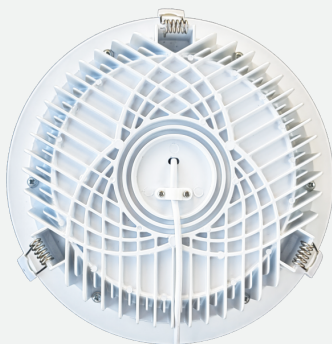

ARCHI

ARC165

ARCHI multi-function fixed style downlight.

CCT-Select

KEY INFORMATION

Lumen Output	2000 lm
Input Power	20W
Hole Cutout Size	165mm
Install	Recessed
Dimming Options	Triac/DALI/0-10V DIMMABLE
Fitting Colour	WHITE
Warranty	5 yr
IP Rating	IP44
Ik Rating	N/A
IC Rating	IC-4

PHOTOMETRIC

Efficacy	100 lm/W
LED	SMD
CCT	3000/4000/5000K(CCT-select)
CRI	>80
Beam Angle	100°

ELECTRICAL

Driver	External
Supply Input	200-240V,50/60Hz
Power Factor	>0.95
Useful life @Ta 25°(L70)	50,000hrs
Emergency time	N/A
Sensor	N/A

CONSTRUCTION

Housing	Diecasting Alumnium
Optics	Polycarbonate
Adjustable Angle	N/A
Fixings/Hardware	N/A
Connection Type	N/A
Total Weight	900 g
Dimensions	φ190xH45mm
Operating Ambient Temp.	-20 to 45°C
Electrical Classification	Class II