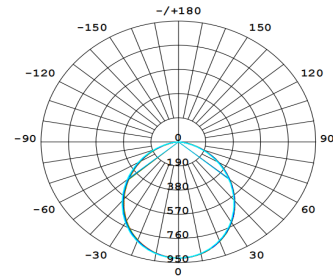

Optional

Triac/DALI/0-10V Dimming

CCT-Select

Photometric Diagram

Unit: cd
CO/180 99.6deg
C90/270 100.2deg

KEY INFORMATION

Lumen Output	2500 lm
Input Power	25W
Hole Cutout Size	200mm
Install	Recessed
Dimming Options	Triac/DALI/0-10V DIMMABLE
Fitting Colour	WHITE
Warranty	5 yr
IP Rating	IP44
Ik Rating	N/A
IC Rating	IC-4

PHOTOMETRIC

Efficacy	100 lm/W
LED	SMD
CCT	3000/4000/5000K(CCT-select)
CRI	>80
Beam Angle	100°

ELECTRICAL

Driver	External
Supply Input	200-240V,50/60Hz
Power Factor	>0.95
Useful life @Ta 25°(L70)	50,000hrs
Emergency time	N/A
Sensor	N/A

CONSTRUCTION

Housing	Diecasting Alumnium
Optics	Polycarbonate
Adjustable Angle	N/A
Fixings/Hardware	N/A
Connection Type	N/A
Total Weight	1200 g
Dimensions	φ228xH45mm
Operating Ambient Temp.	-20 to 45°C
Electrical Classification	Class II