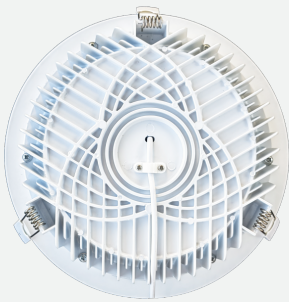

ARCHI

ARC200

ARCHI multi-function fixed style downlight.

A low maintenance solution that is Ideal for residential apartments, foyers, retail, restaurants and clubs where an energy efficient and reliable lamp performance is essential.

Optional

Triac/DALI/0-10V Dimming

CCT-Select

Photometric Diagram

Unit: cd
CO/180 99.6deg
C90/270 100.2deg

KEY INFORMATION

Lumen Output	2500 lm
Input Power	25W
Hole Cutout Size	200mm
Install	Recessed
Dimming Options	Triac/DALI/0-10V DIMMABLE
Fitting Colour	WHITE
Warranty	5 yr
IP Rating	IP44
Ik Rating	N/A
IC Rating	IC-4

PHOTOMETRIC

Efficacy	100 lm/W
LED	SMD
CCT	3000/4000/5000K(CCT-select)
CRI	>80
Beam Angle	100°

ELECTRICAL

Driver	External
Supply Input	200-240V,50/60Hz
Power Factor	>0.95
Useful life @Ta 25°(L70)	50,000hrs
Emergency time	N/A
Sensor	N/A