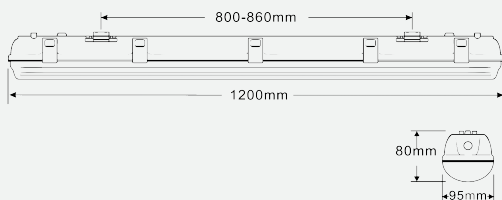

Astro

Asr1200

The ability to select your preferred lumen output/wattage within one light fitting.

These are the perfect option when simple functionality is required. Rear and side entry options for easy linking and conduit entry. Combined diffuser and gear tray lead to exceptionally fast fit off. Vandal resistant latches can be secured to stop any tampering. 3 Colour selection with a fixed power driver.