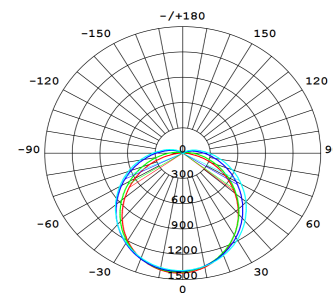

Photometric Diagram

Unit: cd  
 CO/180 106.4deg  
 C90/270 128.0deg

## PHOTOMETRIC

Efficacy	130 lm/W
LED	SMD
CCT	3000/4000/5000K(CCT-Select)
CRI	>80
Beam Angle	120°