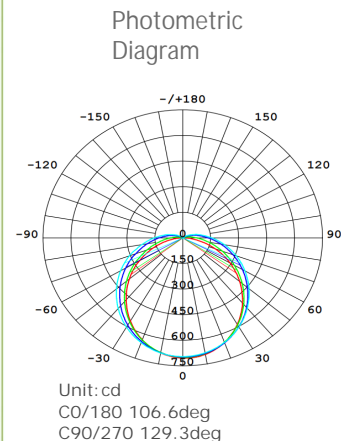

## KEY INFORMATION

Lumen Output	3,640-5,200lm
Input Power	28/32/36/40W (Watt-select)
Hole Cutout Size	N/A
Install	Surface mount
Dimming Options	NON-DIMMABLE/DALI/0-10V Dimming
Fitting Colour	Grey base
Warranty	5 yr
IP Rating	IP65
Ik Rating	IK10
IC Rating	N/A

## PHOTOMETRIC

Efficacy	130 lm/W
LED	SMD
CCT	3000/4000/5000K(CCT-Select)
CRI	>80
Beam Angle	120°