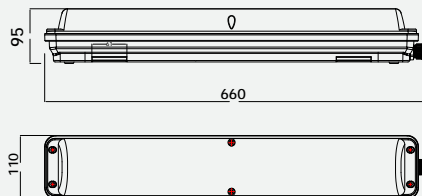

Atlas

Ats600

a Strong IK10 robust weatherproof batten, built for tough conditions.

The control gear has been designed to be simplified, ultra-efficient and versatile with Lumen Select Technology, 1 luminaire with multiple wattages/lumen outputs in the same traditional body and diffuser making it easier to replace keeping the same appearance through your installation.