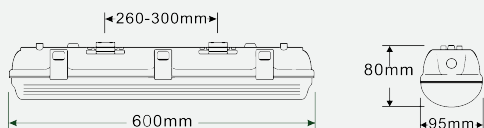

Astro

B/G/R/A600

Dual colour selections
 Blue or Green, Red or
 Amber Wavelength / CCT

—
 Blue: 450 – 470 nm,
 Green: 510 – 530 nm,
 Amber: 1800 K,
 Red: 615 – 635 nm

These are the perfect option when simple functionality is required. Rear and side entry options for easy linking and conduit entry. Combined diffuser and gear tray lead to exceptionally fast fit off.

Vandal resistant latches can be secured to stop any tampering.

Photometric Diagram

KEY INFORMATION

Dual colour	Blue+Green OR Red+Amber
Dual Wattage	10W/20W (Watt-select
Hole Cutout Size	N/A
Install	N/A
Dimming Options	NON-DIMMABLE
Fitting Colour	Grey base
Warranty	5 yr
IP Rating	IP65
Ik Rating	IK08/IK10
IC Rating	N/A

PHOTOMETRIC

Blue	450-470nm
Green	510-530nm
Amber	1800K
Red	615-635nm
Beam Angle	120°

ELECTRICAL

Driver	Integral
Supply Input	200-240V,50/60Hz
Power Factor	>0.95
Useful life @Ta 25°(L70)	50,000hrs
Emergency time	180mins(Emergency Option)
Sensor	Setting via Remote(Sensor Option)

CONSTRUCTION

Housing	Polycarbonate/Diecasting Alumium
Optics	Polycarbonate
Adjustable Angle	N/A
Fixings/Hardware	Mounting Screws
Connection Type	N/A
Total Weight	0.82 KG
Dimensions	600x95x80mm
Operating Ambient Temp.	-20 to 45°C
Electrical Classification	Class 1