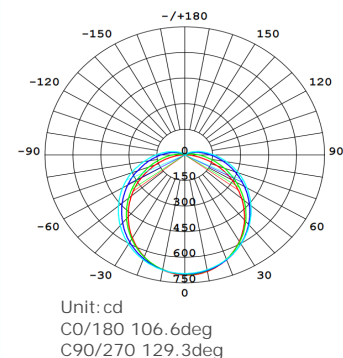

Astro

B/G/R/A600

Dual colour selections
 Blue or Green, Red or
 Amber Wavelength / CCT

—
 Blue: 450 – 470 nm,
 Green: 510 – 530 nm,
 Amber: 1800 K,
 Red: 615 – 635 nm

These are the perfect option when simple functionality is required. Rear and side entry options for easy linking and conduit entry. Combined diffuser and gear tray lead to exceptionally fast fit off.

Vandal resistant latches can be secured to stop any tampering.

Photometric Diagram

KEY INFORMATION

Dual colour	Blue+Green OR Red+Amber
Dual Wattage	10W/20W (Watt-select
Hole Cutout Size	N/A
Install	N/A
Dimming Options	NON-DIMMABLE
Fitting Colour	Grey base
Warranty	5 yr
IP Rating	IP65
Ik Rating	IK08/IK10
IC Rating	N/A

PHOTOMETRIC

Blue	450-470nm
Green	510-530nm
Amber	1800K
Red	615-635nm
Beam Angle	120°

ELECTRICAL

Driver	Integral
Supply Input	200-240V,50/60Hz
Power Factor	>0.95
Useful life @Ta 25°(L70)	50,000hrs
Emergency time	180mins(Emergency Option)
Sensor	Setting via Remote(Sensor Option)

CONSTRUCTION

Housing	Polycarbonate/Diecasting Alumium
Optics	Polycarbonate
Adjustable Angle	N/A
Fixings/Hardware	Mounting Screws
Connection Type	N/A
Total Weight	0.82 KG
Dimensions	600x95x80mm
Operating Ambient Temp.	-20 to 45°C
Electrical Classification	Class 1