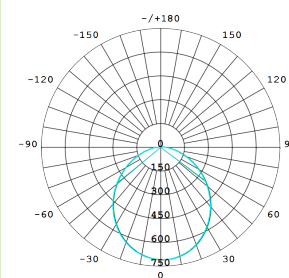

Accessories  
Optional TRIM

Photometric Diagram

Unit: cd  
 CO/180 120.0deg  
 C90/270 120.0deg

## KEY INFORMATION

Lumen Output	1050 / 2050 lm
Input Power	10W/20W(Watt-selectable)
Hole Cutout Size	N/A
Install	<b>SURFACE MOUNT</b>
Dimming Options	<b>NON-DIMMABLE</b>
Fitting Colour	<b>BLACK/White</b>
Warranty	5 yr
IP Rating	<b>IP66</b>
Ik Rating	<b>IK10</b>
IC Rating	N/A

## PHOTOMETRIC

Efficacy	100-110 lm/W
LED	<b>SMD</b>
CCT	<b>3000/4000/5000K (CCT-Selectable)</b>
CRI	<b>&gt;80</b>
Beam Angle	<b>120°</b>