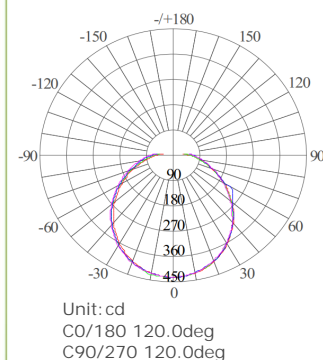

Accessories
Optional TRIM

Photometric Diagram

KEY INFORMATION

Lumen Output	1650 lm
Input Power	16W
Hole Cutout Size	N/A
Install	SURFACE MOUNT
Dimming Options	NON-DIMMABLE
Fitting Colour	BLACK/White
Warranty	5 yr
IP Rating	IP66
Ik Rating	IK10
IC Rating	N/A

PHOTOMETRIC

Efficacy	100-110 lm/W
LED	SMD
CCT	3000/4000/5000K (CCT-Selectable)
CRI	>80
Beam Angle	120°

ELECTRICAL

Driver	Integral
Supply Input	220-240V,50/60Hz
Power Factor	>0.9
Useful life @Ta 25°(L70)	50,000hrs