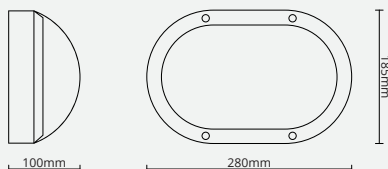

Dusar

DSO16

Weather and impact resistant, Selectable colour temperature, LED Bulkhead light

A large oval robust bulkhead light constructed with aluminium body and opal diffuser providing decorative solution for both residential and commercial applications.

Accessories
Optional TRIM