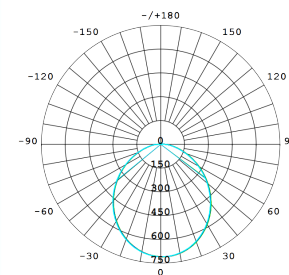

Accessories
Optional TRIM

Photometric Diagram

Unit: cd
CO/180 120.0deg
C90/270 120.0deg

KEY INFORMATION

Lumen Output	1050 / 2050 lm
Input Power	10W/20W(Watt-selectable)
Hole Cutout Size	N/A
Install	SURFACE MOUNT
Dimming Options	NON-DIMMABLE
Fitting Colour	BLACK/White
Warranty	5 yr
IP Rating	IP66
Ik Rating	IK10
IC Rating	N/A

PHOTOMETRIC

Efficacy	100-110 lm/W
LED	SMD
CCT	3000/4000/5000K (CCT-Selectable)
CRI	>80
Beam Angle	120°

ELECTRICAL

Driver	Integral
Supply Input	220-240V,50/60Hz
Power Factor	>0.9
Useful life @Ta 25°(L70)	50,000hrs
Emergency time	3hr
Sensor	Motion Detector