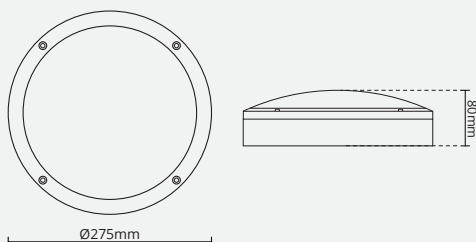

lumieVO
LIGHT EVOLVING

Dusar Emergency +Sensor

DSR275-EM-MS

Weather and impact resistant, Selectable colour temperature, LED Bulkhead light

A round robust bulkhead light constructed with aluminium body and opal diffuser providing decorative solution for both residential and commercial applications.

Accessories
Optional TRIM

Photometric Diagram

Unit: cd
CO/180 120.0deg
C90/270 120.0deg

KEY INFORMATION

Lumen Output	1050 / 2050 lm
Input Power	10W/20W(Watt-selectable)
Hole Cutout Size	N/A
Install	SURFACE MOUNT
Dimming Options	NON-DIMMABLE
Fitting Colour	BLACK/White
Warranty	5 yr
IP Rating	IP66
Ik Rating	IK10
IC Rating	N/A

PHOTOMETRIC

Efficacy	100-110 lm/W
LED	SMD
CCT	3000/4000/5000K (CCT-Selectable)
CRI	>80
Beam Angle	120°

ELECTRICAL

Driver	Integral
Supply Input	220-240V,50/60Hz
Power Factor	>0.9
Useful life @Ta 25°(L70)	50,000hrs
Emergency time	3hr
Sensor	Motion Detector

CONSTRUCTION

Housing	Aluminium
Optics	Polycarbonate Diffuser
Adjustable Angle	N/A
Fixings/Hardware	Mounting Screws
Connection Type	Terminal Block
Total Weight	1.3KG
Dimensions	275x80mm
Operating Ambient Temp.	-20 to 45°C
Electrical Classification	Class 1