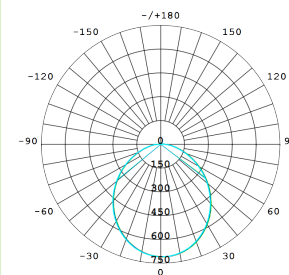

Accessories
Optional TRIM

Photometric Diagram

Unit: cd
 CO/180 120.0deg
 C90/270 120.0deg

KEY INFORMATION

Lumen Output	1050 / 2050 lm
Input Power	10W/20W(Watt-selectable)
Hole Cutout Size	N/A
Install	SURFACE MOUNT
Dimming Options	NON-DIMMABLE
Fitting Colour	BLACK/White
Warranty	5 yr
IP Rating	IP66
Ik Rating	IK10
IC Rating	N/A

PHOTOMETRIC

Efficacy	100-110 lm/W
LED	SMD
CCT	3000/4000/5000K (CCT-Selectable)
CRI	>80
Beam Angle	120°

ELECTRICAL

Driver	Integral
Supply Input	220-240V,50/60Hz
Power Factor	>0.9
Useful life @Ta 25°(L70)	50,000hrs
Emergency time	3hr