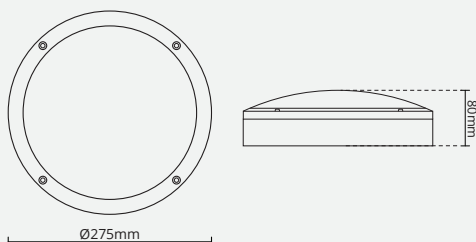

Dusar Emergency

DSR275-EM

Weather and impact resistant, Selectable colour temperature, LED Bulkhead light

A round robust bulkhead light constructed with aluminium body and opal diffuser providing decorative solution for both residential and commercial applications.

Accessories
Optional TRIM

Photometric Diagram

Unit: cd
 CO/180 120.0deg
 C90/270 120.0deg

KEY INFORMATION

Lumen Output	1050 / 2050 lm
Input Power	10W/20W(Watt-selectable)
Hole Cutout Size	N/A
Install	SURFACE MOUNT
Dimming Options	NON-DIMMABLE
Fitting Colour	BLACK/White
Warranty	5 yr
IP Rating	IP66
Ik Rating	IK10
IC Rating	N/A

PHOTOMETRIC

Efficacy	100-110 lm/W
LED	SMD
CCT	3000/4000/5000K (CCT-Selectable)
CRI	>80
Beam Angle	120°

ELECTRICAL

Driver	Integral
Supply Input	220-240V,50/60Hz
Power Factor	>0.9
Useful life @Ta 25°(L70)	50,000hrs
Emergency time	3hr

CONSTRUCTION

Housing	Aluminium
Optics	Polycarbonate Diffuser
Adjustable Angle	N/A
Fixings/Hardware	Mounting Screws
Connection Type	Terminal Block
Total Weight	1.3KG
Dimensions	275x80mm
Operating Ambient Temp.	-20 to 45°C
Electrical Classification	Class 1