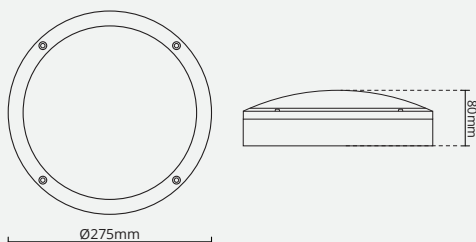

Dusar

DSR275

Weather and impact resistant, Selectable colour temperature, LED Bulkhead light

A round robust bulkhead light constructed with aluminium body and opal diffuser providing decorative solution for both residential and commercial applications.

Accessories
Optional TRIM

Photometric Diagram

Unit: cd
 CO/180 120.0deg
 C90/270 120.0deg

KEY INFORMATION

Lumen Output	1050 / 2050 lm
Input Power	10W/20W(Watt-selectable)
Hole Cutout Size	N/A
Install	SURFACE MOUNT
Dimming Options	NON-DIMMABLE
Fitting Colour	BLACK/White
Warranty	5 yr
IP Rating	IP66
Ik Rating	IK10
IC Rating	N/A

PHOTOMETRIC

Efficacy	100-110 lm/W
LED	SMD
CCT	3000/4000/5000K (CCT-Selectable)
CRI	>80
Beam Angle	120°

ELECTRICAL

Driver	Integral
Supply Input	220-240V,50/60Hz
Power Factor	>0.9
Useful life @Ta 25°(L70)	50,000hrs

CONSTRUCTION

Housing	Aluminium
Optics	Polycarbonate Diffuser
Adjustable Angle	N/A
Fixings/Hardware	Mounting Screws
Connection Type	Terminal Block
Total Weight	1.3KG
Dimensions	275x80mm
Operating Ambient Temp.	-20 to 45°C
Electrical Classification	Class 1