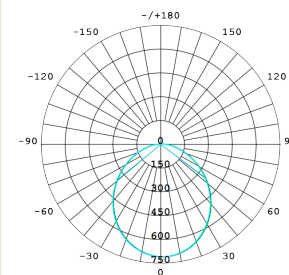

Accessories
Optional TRIM

Photometric Diagram

Unit: cd
 CO/180 120.0deg
 C90/270 120.0deg

KEY INFORMATION

Lumen Output	1050 / 2050 lm
Input Power	10W/20W(Watt-selectable)
Hole Cutout Size	N/A
Install	SURFACE MOUNT
Dimming Options	NON-DIMMABLE
Fitting Colour	BLACK/White
Warranty	5 yr
IP Rating	IP66
Ik Rating	IK10
IC Rating	N/A

PHOTOMETRIC

Efficacy	100-110 lm/W
LED	SMD
CCT	3000/4000/5000K (CCT-Selectable)
CRI	>80
Beam Angle	120°

ELECTRICAL

Driver	Integral
Supply Input	220-240V,50/60Hz
Power Factor	>0.9
Useful life @Ta 25°(L70)	50,000hrs