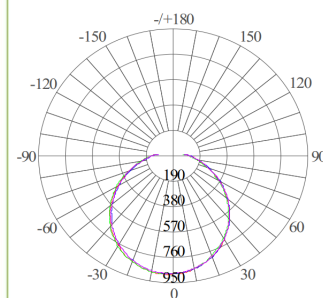

Accessories  
Eyelid TRIM

Photometric Diagram

Unit: cd  
 CO/180 120.0deg  
 C90/270 120.0deg

### PHOTOMETRIC

Efficacy	100-110 lm/W
LED	<b>SMD</b>
CCT	<b>3000/4000/5000K (CCT-Selectable)</b>
CRI	<b>&gt;80</b>
Beam Angle	<b>120°</b>