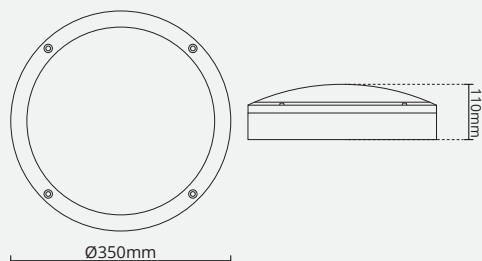

Dusar Emergency

DSR350-EM-MS +Sensor

Weather and impact resistant, Selectable colour temperature, LED Bulkhead light

A large round robust bulkhead light constructed with aluminium body and opal diffuser providing decorative solution for both residential and commercial applications.

Accessories
Eyelid TRIM