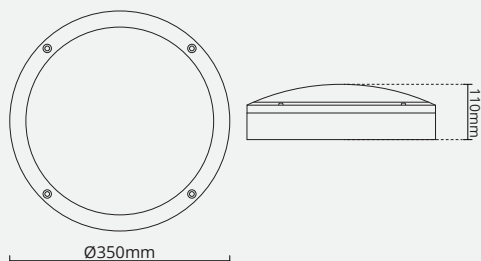

Dusar Emergency

DSR350-EM

Weather and impact resistant, Selectable colour temperature, LED Bulkhead light

A large round robust bulkhead light constructed with aluminium body and opal diffuser providing decorative solution for both residential and commercial applications.

Accessories
Eyelid TRIM

Photometric Diagram

KEY INFORMATION

Lumen Output	3050 lm
Input Power	30W
Hole Cutout Size	N/A
Install	SURFACE MOUNT
Dimming Options	NON-DIMMABLE
Fitting Colour	BLACK/White
Warranty	5 yr
IP Rating	IP66
Ik Rating	IK10
IC Rating	N/A

PHOTOMETRIC

Efficacy	100-110 lm/W
LED	SMD
CCT	3000/4000/5000K (CCT-Selectable)
CRI	>80
Beam Angle	120°

ELECTRICAL

Driver	Integral
Supply Input	220-240V,50/60Hz
Power Factor	>0.9
Useful life @Ta 25°(L70)	50,000hrs
Emergency time	3hr

CONSTRUCTION

Housing	Aluminium
Optics	Polycarbonate Diffuser
Adjustable Angle	N/A
Fixings/Hardware	Mounting Screws
Connection Type	Terminal Block
Total Weight	2.6KG
Dimensions	350x110mm
Operating Ambient Temp.	-20 to 45°C
Electrical Classification	Class 1