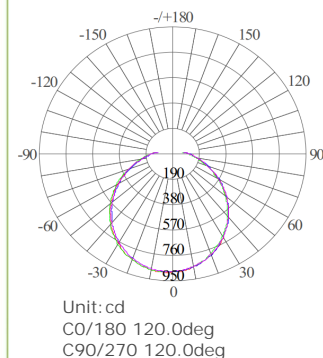

Accessories
Eyelid TRIM

Photometric Diagram

KEY INFORMATION

Lumen Output	3050 lm
Input Power	30W
Hole Cutout Size	N/A
Install	SURFACE MOUNT
Dimming Options	NON-DIMMABLE
Fitting Colour	BLACK/White
Warranty	5 yr
IP Rating	IP66
Ik Rating	IK10
IC Rating	N/A

PHOTOMETRIC

Efficacy	100-110 lm/W
LED	SMD
CCT	3000/4000/5000K (CCT-Selectable)
CRI	>80
Beam Angle	120°

ELECTRICAL

Driver	Integral
Supply Input	220-240V,50/60Hz
Power Factor	>0.9
Useful life @Ta 25°(L70)	50,000hrs
Emergency time	3hr