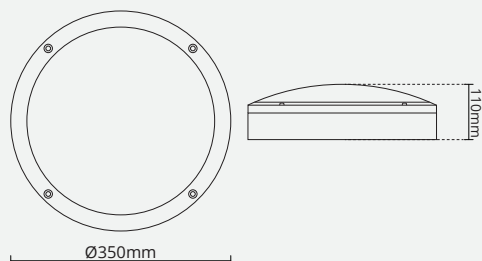

Dusar Sensor

DSR350-MS

Weather and impact resistant, Selectable colour temperature, LED Bulkhead light

A large round robust bulkhead light constructed with aluminium body and opal diffuser providing decorative solution for both residential and commercial applications.

Accessories
Eyelid TRIM

Photometric Diagram

Unit: cd
 CO/180 120.0deg
 C90/270 120.0deg

KEY INFORMATION

Lumen Output	3050 lm
Input Power	30W
Hole Cutout Size	N/A
Install	SURFACE MOUNT
Dimming Options	NON-DIMMABLE
Fitting Colour	BLACK/White
Warranty	5 yr
IP Rating	IP66
Ik Rating	IK10
IC Rating	N/A

PHOTOMETRIC

Efficacy	100-110 lm/W
LED	SMD
CCT	3000/4000/5000K (CCT-Selectable)
CRI	>80
Beam Angle	120°

ELECTRICAL

Driver	Integral
Supply Input	220-240V,50/60Hz
Power Factor	>0.9
Useful life @Ta 25°(L70)	50,000hrs
Sensor	Motion Detector

CONSTRUCTION

Housing	Aluminium
Optics	Polycarbonate Diffuser
Adjustable Angle	N/A
Fixings/Hardware	Mounting Screws
Connection Type	Terminal Block
Total Weight	2.6KG
Dimensions	350x110mm
Operating Ambient Temp.	-20 to 45°C
Electrical Classification	Class 1