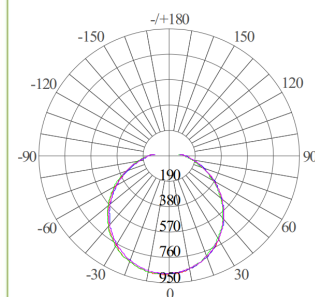

Accessories
Eyelid TRIM

Photometric Diagram

Unit: cd
 CO/180 120.0deg
 C90/270 120.0deg

KEY INFORMATION

Lumen Output	3050 lm
Input Power	30W
Hole Cutout Size	N/A
Install	SURFACE MOUNT
Dimming Options	NON-DIMMABLE
Fitting Colour	BLACK/White
Warranty	5 yr
IP Rating	IP66
Ik Rating	IK10
IC Rating	N/A

PHOTOMETRIC

Efficacy	100-110 lm/W
LED	SMD
CCT	3000/4000/5000K (CCT-Selectable)
CRI	>80
Beam Angle	120°

ELECTRICAL

Driver	Integral
Supply Input	220-240V,50/60Hz
Power Factor	>0.9
Useful life @Ta 25°(L70)	50,000hrs
Sensor	Motion Detector