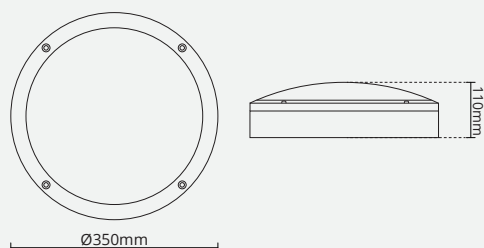

Dusar

DSR350

Weather and impact resistant, Selectable colour temperature, LED Bulkhead light

A large round robust bulkhead light constructed with aluminium body and opal diffuser providing decorative solution for both residential and commercial applications.

Accessories
Eyelid TRIM

Photometric Diagram

Unit: cd
 CO/180 120.0deg
 C90/270 120.0deg

KEY INFORMATION

Lumen Output	3050 lm
Input Power	30W
Hole Cutout Size	N/A
Install	SURFACE MOUNT
Dimming Options	NON-DIMMABLE
Fitting Colour	BLACK/White
Warranty	5 yr
IP Rating	IP66
Ik Rating	IK10
IC Rating	N/A

PHOTOMETRIC

Efficacy	100-110 lm/W
LED	SMD
CCT	3000/4000/5000K (CCT-Selectable)
CRI	>80
Beam Angle	120°

ELECTRICAL

Driver	Integral
Supply Input	220-240V,50/60Hz
Power Factor	>0.9
Useful life @Ta 25°(L70)	50,000hrs

CONSTRUCTION

Housing	Aluminium
Optics	Polycarbonate Diffuser
Adjustable Angle	N/A
Fixings/Hardware	Mounting Screws
Connection Type	Terminal Block
Total Weight	2.6KG
Dimensions	350x110mm
Operating Ambient Temp.	-20 to 45°C
Electrical Classification	Class 1