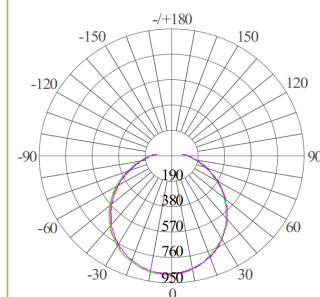

Accessories
Eyelid TRIM

Photometric Diagram

Unit: cd
 CO/180 120.0deg
 C90/270 120.0deg

KEY INFORMATION

Lumen Output	3050 lm
Input Power	30W
Hole Cutout Size	N/A
Install	SURFACE MOUNT
Dimming Options	NON-DIMMABLE
Fitting Colour	BLACK/White
Warranty	5 yr
IP Rating	IP66
Ik Rating	IK10
IC Rating	N/A

PHOTOMETRIC

Efficacy	100-110 lm/W
LED	SMD
CCT	3000/4000/5000K (CCT-Selectable)
CRI	>80
Beam Angle	120°

ELECTRICAL

Driver	Integral
Supply Input	220-240V,50/60Hz
Power Factor	>0.9
Useful life @Ta 25°(L70)	50,000hrs