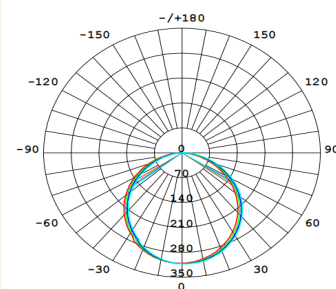

Photometric Diagram

Unit: cd
 CO/180 111.0deg
 C90/270 111.5deg

KEY INFORMATION

Lumen Output	630 lm
Input Power	7W
Hole Cutout Size	70mm
Install	Recessed
Dimming Options	Triac DIMMABLE
Fitting Colour	WHITE
Warranty	3 yr
IP Rating	IP44
Ik Rating	N/A
IC Rating	IC-4

PHOTOMETRIC

Efficacy	90 lm/W
LED	SMD
CCT	3000/4000/5000K(CCT-select)
CRI	>80
Beam Angle	110°

ELECTRICAL

Driver	Internal
Supply Input	200-240V,50/60Hz
Power Factor	>0.9
Useful life @Ta 25°(L70)	50,000hrs
Emergency time	N/A
Sensor	N/A