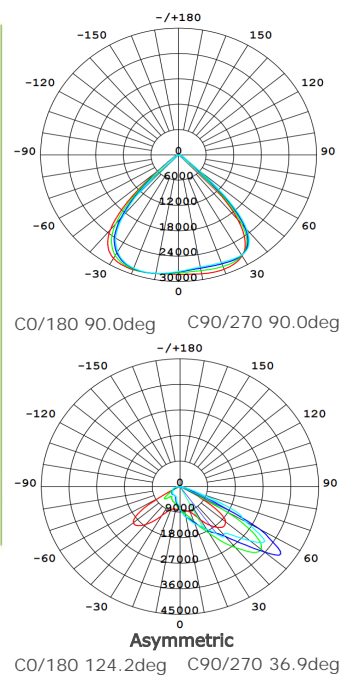

Lumos

LUS400

Ultra-efficient
offset bracket,
super slim body,
LED Flood light

Perfect for any exterior space
from residential small
wattage designs through to
high performance commercial
applications

Accessories
Optional Twin Bracket

Photometric Diagram Unit:cd

KEY INFORMATION

Lumen Output	52,000 lm
Input Power	400W
Hole Cutout Size	N/A
Install	N/A
Dimming Options	NON-DIMMABLE
Fitting Colour	BLACK
Warranty	5 yr
IP Rating	IP66
Ik Rating	IK08
IC Rating	N/A

PHOTOMETRIC

Efficacy	130 lm/W
LED	SMD
CCT	3000/4000/5000K
CRI	>80
Beam Angle	90°/120°/Asymmetric

ELECTRICAL

Driver	Integral
Supply Input	90-305V,50/60Hz
Power Factor	>0.95
Useful life @Ta 25°(L70)	50,000hrs
Emergency time	N/A
Sensor	N/A

CONSTRUCTION

Housing	Aluminium
Optics	Tempered Glass
Adjustable Angle	180°
Fixings/Hardware	Mounting Screws
Connection Type	N/A
Total Weight	11.0 KG
Dimensions	515x443x62mm
Operating Ambient Temp.	-20 to 45°C
Electrical Classification	Class 1