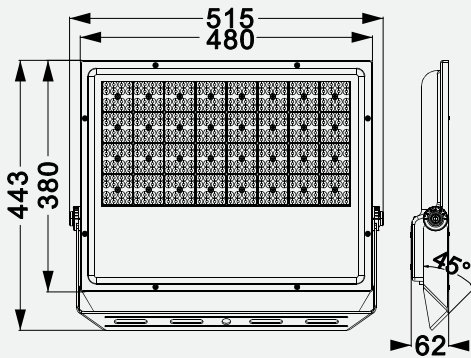

Lumos

LUS400

Ultra-efficient
offset bracket,
super slim body,
LED Flood light

Perfect for any exterior space
from residential small
wattage designs through to
high performance commercial
applications

Accessories
Optional Twin Bracket

Photometric Diagram Unit:cd

KEY INFORMATION

Lumen Output	52,000 lm
Input Power	400W
Hole Cutout Size	N/A
Install	N/A
Dimming Options	NON-DIMMABLE
Fitting Colour	BLACK
Warranty	5 yr
IP Rating	IP66
Ik Rating	IK08
IC Rating	N/A

PHOTOMETRIC

Efficacy	130 lm/W
LED	SMD
CCT	3000/4000/5000K
CRI	>80
Beam Angle	90°/120°/Asymmetric

ELECTRICAL

Driver	Integral
Supply Input	90-305V,50/60Hz
Power Factor	>0.95
Useful life @Ta 25°(L70)	50,000hrs
Emergency time	N/A
Sensor	N/A

CONSTRUCTION

Housing	Aluminium
Optics	Tempered Glass
Adjustable Angle	180°
Fixings/Hardware	Mounting Screws
Connection Type	N/A
Total Weight	11.0 KG
Dimensions	515x443x62mm
Operating Ambient Temp.	-20 to 45°C
Electrical Classification	Class 1