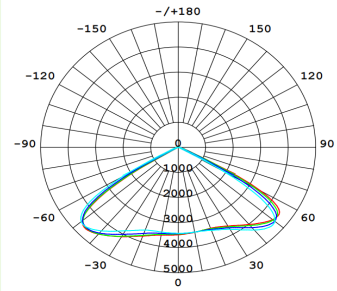

Accessories  
Optional Twin Bracket

Photometric  
Diagram

Unit: cd  
C0/180 120.0deg  
C90/270 120.0deg

## PHOTOMETRIC

Efficacy	130 lm/W
LED	SMD
CCT	3000/4000/5000K
CRI	>80
Beam Angle	90°/120°/Asymmetric