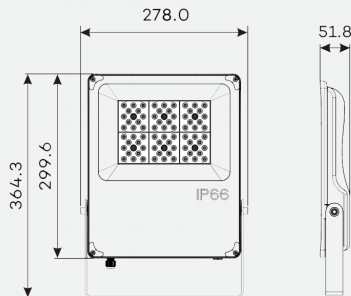

Luxor

LXR100

Ultra-efficient
offset bracket ,
super slim body,
LED Flood light

Perfect for any exterior space
from residential small
wattage designs through to
high performance commercial
applications

Accessories
Optional Twin Bracket