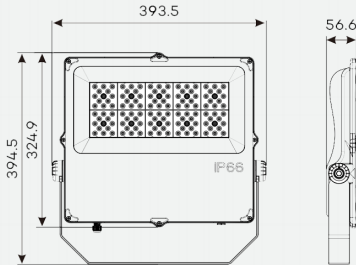

Luxor

LXR150

Ultra-efficient
offset bracket ,
super slim body,
LED Flood light

Perfect for any exterior space
from residential small
wattage designs through to
high performance commercial
applications

Accessories
Optional Twin Bracket

Photometric
Diagram

Unit: cd
C0/180 120.0deg
C90/270 120.0deg

KEY INFORMATION

Lumen Output	19,500 lm
Input Power	150W
Hole Cutout Size	N/A
Install	N/A
Dimming Options	NON-DIMMABLE
Fitting Colour	BLACK
Warranty	5 yr
IP Rating	IP66
Ik Rating	IK08
IC Rating	N/A

PHOTOMETRIC

Efficacy	130 lm/W
LED	SMD
CCT	3000/4000/5000K
CRI	>80
Beam Angle	90°/120°/Asymmetric

ELECTRICAL

Driver	Integral
Supply Input	90-305V,50/60Hz
Power Factor	>0.95
Useful life @Ta 25°(L70)	50,000hrs
Emergency time	N/A
Sensor	N/A

CONSTRUCTION

Housing	Aluminium
Optics	Tempered Glass
Adjustable Angle	180°
Fixings/Hardware	Mounting Screws
Connection Type	N/A
Total Weight	6.6KG
Dimensions	394.5x393.5x56.6mm
Operating Ambient Temp.	-20 to 45°C
Electrical Classification	Class 1