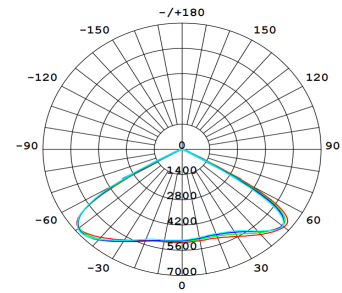

Photometric
Diagram

Unit: cd
C0/180 120.0deg
C90/270 120.0deg

KEY INFORMATION

Lumen Output	19,500 lm
Input Power	150W
Hole Cutout Size	N/A
Install	N/A
Dimming Options	NON-DIMMABLE
Fitting Colour	BLACK
Warranty	5 yr
IP Rating	IP66
Ik Rating	IK08
IC Rating	N/A

PHOTOMETRIC

Efficacy	130 lm/W
LED	SMD
CCT	3000/4000/5000K
CRI	>80
Beam Angle	90°/120°/Asymmetric

ELECTRICAL

Driver	Integral
Supply Input	90-305V,50/60Hz
Power Factor	>0.95
Useful life @Ta 25°(L70)	50,000hrs
Emergency time	N/A
Sensor	N/A