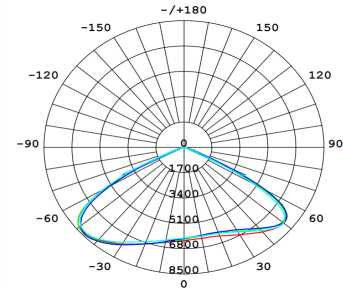

Photometric
Diagram

Unit: cd
C0/180 120.0deg
C90/270 120.0deg

KEY INFORMATION

Lumen Output	26,000 lm
Input Power	200W
Hole Cutout Size	N/A
Install	N/A
Dimming Options	NON-DIMMABLE
Fitting Colour	BLACK
Warranty	5 yr
IP Rating	IP66
Ik Rating	IK08
IC Rating	N/A

PHOTOMETRIC

Efficacy	130 lm/W
LED	SMD
CCT	3000/4000/5000K
CRI	>80
Beam Angle	90°/120°/Asymmetric

ELECTRICAL

Driver	Integral
Supply Input	90-305V,50/60Hz
Power Factor	>0.95
Useful life @Ta 25°(L70)	50,000hrs
Emergency time	N/A
Sensor	N/A