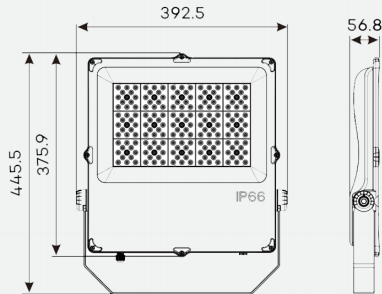

Luxor

LXR200

Ultra-efficient
offset bracket ,
super slim body,
LED Flood light

Perfect for any exterior space
from residential small
wattage designs through to
high performance commercial
applications

Accessories
Optional Twin Bracket

Photometric
Diagram

Unit: cd
C0/180 120.0deg
C90/270 120.0deg

KEY INFORMATION

Lumen Output	26,000 lm
Input Power	200W
Hole Cutout Size	N/A
Install	N/A
Dimming Options	NON-DIMMABLE
Fitting Colour	BLACK
Warranty	5 yr
IP Rating	IP66
Ik Rating	IK08
IC Rating	N/A

PHOTOMETRIC

Efficacy	130 lm/W
LED	SMD
CCT	3000/4000/5000K
CRI	>80
Beam Angle	90°/120°/Asymmetric

ELECTRICAL

Driver	Integral
Supply Input	90-305V,50/60Hz
Power Factor	>0.95
Useful life @Ta 25°(L70)	50,000hrs
Emergency time	N/A
Sensor	N/A

CONSTRUCTION

Housing	Aluminium
Optics	Tempered Glass
Adjustable Angle	180°
Fixings/Hardware	Mounting Screws
Connection Type	N/A
Total Weight	7.3 KG
Dimensions	445.5x392.5x56.8mm
Operating Ambient Temp.	-20 to 45°C
Electrical Classification	Class 1