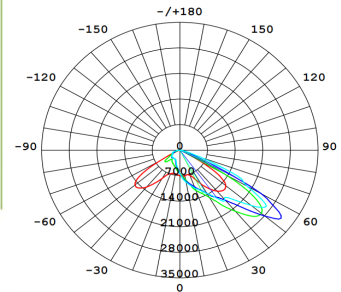

Photometric Diagram Unit: cd

C0/180 90.0deg C90/270 90.0deg

Asymmetric

C0/180 123.4deg C90/270 36.5deg

KEY INFORMATION

Lumen Output	39,000 lm
Input Power	300W
Hole Cutout Size	N/A
Install	N/A
Dimming Options	NON-DIMMABLE
Fitting Colour	BLACK
Warranty	5 yr
IP Rating	IP66
Ik Rating	IK08
IC Rating	N/A

PHOTOMETRIC

Efficacy	130 lm/W
LED	SMD
CCT	3000/4000/5000K
CRI	>80
Beam Angle	90°/120°/Asymmetric

ELECTRICAL

Driver	Integral
Supply Input	90-305V,50/60Hz
Power Factor	>0.95
Useful life @Ta 25°(L70)	50,000hrs
Emergency time	N/A
Sensor	N/A