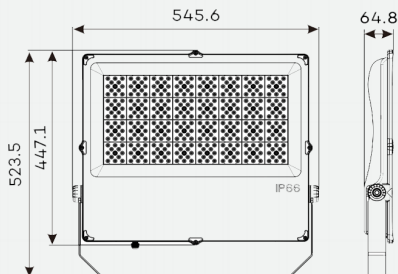

Luxor

LXR300

Ultra-efficient
offset bracket ,
super slim body,
LED Flood light

Perfect for any exterior space
from residential small
wattage designs through to
high performance commercial
applications

Accessories
Optional Twin Bracket

Photometric Diagram Unit: cd

C0/180 90.0deg C90/270 90.0deg

Asymmetric

C0/180 123.4deg C90/270 36.5deg

KEY INFORMATION

Lumen Output	39,000 lm
Input Power	300W
Hole Cutout Size	N/A
Install	N/A
Dimming Options	NON-DIMMABLE
Fitting Colour	BLACK
Warranty	5 yr
IP Rating	IP66
Ik Rating	IK08
IC Rating	N/A

PHOTOMETRIC

Efficacy	130 lm/W
LED	SMD
CCT	3000/4000/5000K
CRI	>80
Beam Angle	90°/120°/Asymmetric

ELECTRICAL

Driver	Integral
Supply Input	90-305V,50/60Hz
Power Factor	>0.95
Useful life @Ta 25°(L70)	50,000hrs
Emergency time	N/A
Sensor	N/A

CONSTRUCTION

Housing	Aluminium
Optics	Tempered Glass
Adjustable Angle	180°
Fixings/Hardware	Mounting Screws
Connection Type	N/A
Total Weight	11.5 KG
Dimensions	523.5x545.6x64.8mm
Operating Ambient Temp.	-20 to 45°C
Electrical Classification	Class 1