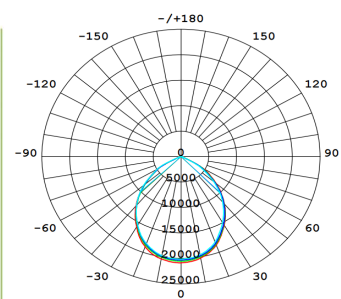

Photometric Diagram Unit: cd

C0/180 90.0deg C90/270 90.0deg

Asymmetric

C0/180 123.4deg C90/270 36.5deg

KEY INFORMATION

Lumen Output	39,000 lm
Input Power	300W
Hole Cutout Size	N/A
Install	N/A
Dimming Options	NON-DIMMABLE
Fitting Colour	BLACK
Warranty	5 yr
IP Rating	IP66
Ik Rating	IK08
IC Rating	N/A

PHOTOMETRIC

Efficacy	130 lm/W
LED	SMD
CCT	3000/4000/5000K
CRI	>80
Beam Angle	90°/120°/Asymmetric

ELECTRICAL

Driver	Integral
Supply Input	90-305V,50/60Hz
Power Factor	>0.95
Useful life @Ta 25°(L70)	50,000hrs
Emergency time	N/A
Sensor	N/A