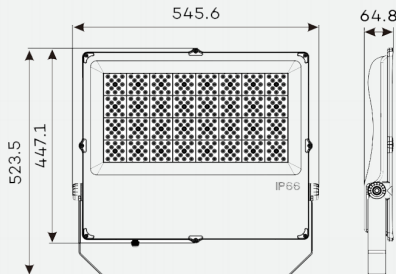

Luxor

LXR400

Ultra-efficient
offset bracket ,
super slim body,
LED Flood light

Perfect for any exterior space
from residential small
wattage designs through to
high performance commercial
applications

Accessories
Optional Twin Bracket

Photometric Diagram Unit:cd

KEY INFORMATION

Lumen Output	52,000 lm
Input Power	400W
Hole Cutout Size	N/A
Install	N/A
Dimming Options	NON-DIMMABLE
Fitting Colour	BLACK
Warranty	5 yr
IP Rating	IP66
Ik Rating	IK08
IC Rating	N/A

PHOTOMETRIC

Efficacy	130 lm/W
LED	SMD
CCT	3000/4000/5000K
CRI	>80
Beam Angle	90°/120°/Asymmetric

ELECTRICAL

Driver	Integral
Supply Input	90-305V,50/60Hz
Power Factor	>0.95
Useful life @Ta 25°(L70)	50,000hrs
Emergency time	N/A
Sensor	N/A

CONSTRUCTION

Housing	Aluminium
Optics	Tempered Glass
Adjustable Angle	180°
Fixings/Hardware	Mounting Screws
Connection Type	N/A
Total Weight	12.0 KG
Dimensions	523.5x545.6x64.8mm
Operating Ambient Temp.	-20 to 45°C
Electrical Classification	Class 1