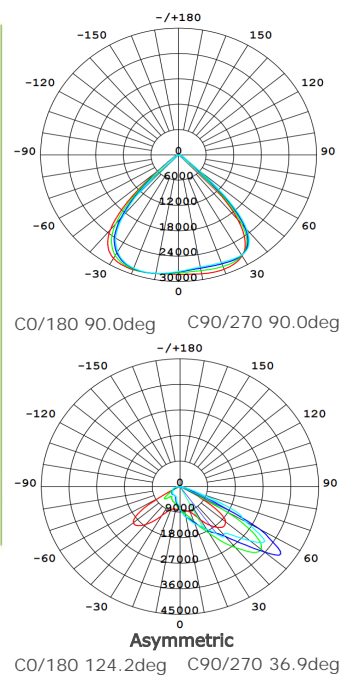

Luxor

LXR400

Ultra-efficient
offset bracket ,
super slim body,
LED Flood light

Perfect for any exterior space
from residential small
wattage designs through to
high performance commercial
applications

Accessories
Optional Twin Bracket

Photometric Diagram Unit:cd

KEY INFORMATION

Lumen Output	52,000 lm
Input Power	400W
Hole Cutout Size	N/A
Install	N/A
Dimming Options	NON-DIMMABLE
Fitting Colour	BLACK
Warranty	5 yr
IP Rating	IP66
Ik Rating	IK08
IC Rating	N/A

PHOTOMETRIC

Efficacy	130 lm/W
LED	SMD
CCT	3000/4000/5000K
CRI	>80
Beam Angle	90°/120°/Asymmetric

ELECTRICAL

Driver	Integral
Supply Input	90-305V,50/60Hz
Power Factor	>0.95
Useful life @Ta 25°(L70)	50,000hrs
Emergency time	N/A
Sensor	N/A

CONSTRUCTION

Housing	Aluminium
Optics	Tempered Glass
Adjustable Angle	180°
Fixings/Hardware	Mounting Screws
Connection Type	N/A
Total Weight	12.0 KG
Dimensions	523.5x545.6x64.8mm
Operating Ambient Temp.	-20 to 45°C
Electrical Classification	Class 1