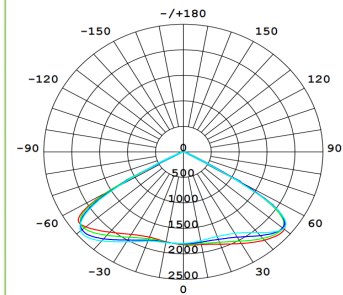

Photometric Diagram

Unit: cd
 CO/180 120.0deg
 C90/270 120.0deg

KEY INFORMATION

Lumen Output	6500 lm
Input Power	50W
Hole Cutout Size	N/A
Install	N/A
Dimming Options	NON-DIMMABLE
Fitting Colour	BLACK
Warranty	5 yr
IP Rating	IP66
Ik Rating	IK08
IC Rating	N/A

PHOTOMETRIC

Efficacy	130 lm/W
LED	SMD
CCT	3000/4000/5000K
CRI	>80
Beam Angle	90°/120°/Asymmetric

ELECTRICAL

Driver	Integral
Supply Input	90-305V,50/60Hz
Power Factor	>0.95
Useful life @Ta 25°(L70)	50,000hrs
Emergency time	N/A
Sensor	N/A