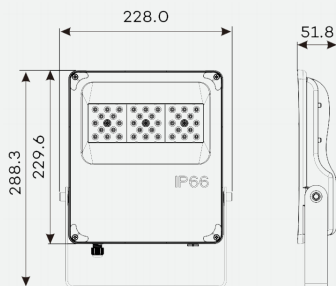

Luxor

LXR50

Ultra-efficient
offset bracket ,
super slim body,
LED Flood light

Perfect for any exterior space
from residential small
wattage designs through to
high performance commercial
applications

Accessories
Optional Twin Bracket