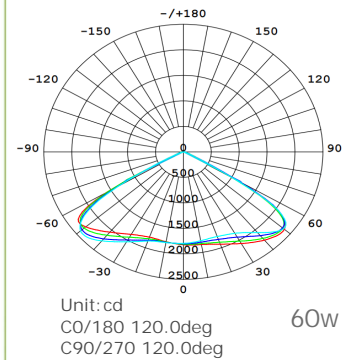

Nexus

NES100

3-CCT(3K/4K/5K) and
 3-Watts (30W/60W/100W)
 in one fitting

Ultra-efficient
 offset bracket ,
 super slim body,
 LEDFlood light

Perfect for any exterior space
 from residential small
 wattage designs through to
 high performance commercial
 applications

 Photometric
 Diagram

KEY INFORMATION

Lumen Output	3,000-10,000lm
Input Power	30W/60W/100W
Hole Cutout Size	N/A
Install	N/A
Dimming Options	NON-DIMMABLE
Fitting Colour	BLACK
Warranty	3 yr
IP Rating	IP66
Ik Rating	IK08
IC Rating	N/A

PHOTOMETRIC

Efficacy	100 lm/W
LED	SMD
CCT	3000/4000/5000K
CRI	>80
Beam Angle	120°

ELECTRICAL

Driver	Integral
Supply Input	200-240V,50/60Hz
Power Factor	>0.9
Useful life @Ta 25°(L70)	50,000hrs
Emergency time	N/A
Sensor	N/A

CONSTRUCTION

Housing	Aluminium
Optics	Tempered Glass
Adjustable Angle	180°
Fixings/Hardware	Mounting Screws
Connection Type	N/A
Total Weight	2.0KG
Dimensions	250 x167 x42 mm
Operating Ambient Temp.	-20 to 45°C
Electrical Classification	Class 1