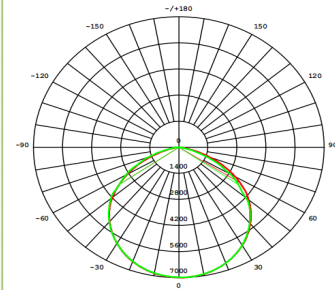

Nexus

NES200

3-CCT(3K/4K/5K) and
 3-Watts (120W/150W/200W)
 in one fitting

Ultra-efficient
 offset bracket ,
 super slim body,
 LEDFlood light

Perfect for any exterior space
 from residential small
 wattage designs through to
 high performance commercial
 applications

Photometric
 Diagram

Unit: cd
 C0/180 120.0deg
 C90/270 120.0deg

KEY INFORMATION

Lumen Output	12,000-20,000lm
Input Power	120W/150W/200W
Hole Cutout Size	N/A
Install	N/A
Dimming Options	NON-DIMMABLE
Fitting Colour	BLACK
Warranty	3 yr
IP Rating	IP66
Ik Rating	IK08
IC Rating	N/A

PHOTOMETRIC

Efficacy	100 lm/W
LED	SMD
CCT	3000/4000/5000K
CRI	>80
Beam Angle	120°

ELECTRICAL

Driver	Integral
Supply Input	200-240V,50/60Hz
Power Factor	>0.9
Useful life @Ta 25°(L70)	50,000hrs
Emergency time	N/A
Sensor	N/A