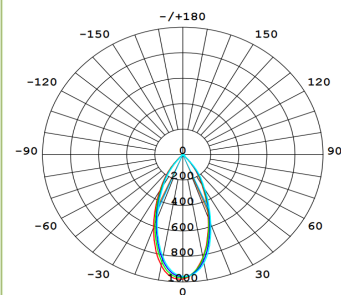

Optional
Triac/DALI/0-10V Dimming

CCT-Select

Photometric Diagram

Unit: cd
 CO/180 45.6deg
 C90/270 45.6deg

KEY INFORMATION

Lumen Output	720 lm
Input Power	9W
Hole Cutout Size	90mm
Install	Recessed
Dimming Options	Triac/DALI/0-10V DIMMABLE
Fitting Colour	WHITE
Warranty	5 yr
IP Rating	IP44
Ik Rating	N/A
IC Rating	IC-4

PHOTOMETRIC

Efficacy	80 lm/W
LED	COB
CCT	3000/4000/5000K(CCT-select)
CRI	>90
Beam Angle	45°/60°

ELECTRICAL

Driver	External
Supply Input	200-240V,50/60Hz
Power Factor	>0.95
Useful life @Ta 25°(L70)	50,000hrs
Emergency time	N/A
Sensor	N/A

CONSTRUCTION

Housing	Diecasting Alumiunm
Optics	Optics Lens
Adjustable Angle	60°
Fixings/Hardware	N/A
Connection Type	N/A
Total Weight	370 g
Dimensions	φ108xH36mm
Operating Ambient Temp.	-20 to 45°C
Electrical Classification	Class II