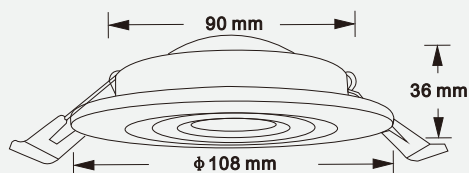

Spoti

Spt90

SPOTI multi-function fixed or gimble 60 degree beam reflector style downlight.

A low maintenance solution that is Ideal for residential apartments, foyers, retail, restaurants and clubs where an energy efficient and reliable lamp performance is essential.

Optional
Triac/DALI/0-10V Dimming

CCT-Select

Photometric Diagram

Unit: cd
 CO/180 45.6deg
 C90/270 45.6deg

KEY INFORMATION

Lumen Output	720 lm
Input Power	9W
Hole Cutout Size	90mm
Install	Recessed
Dimming Options	Triac/DALI/0-10V DIMMABLE
Fitting Colour	WHITE
Warranty	5 yr
IP Rating	IP44
Ik Rating	N/A
IC Rating	IC-4

PHOTOMETRIC

Efficacy	80 lm/W
LED	COB
CCT	3000/4000/5000K(CCT-select)
CRI	>90
Beam Angle	45°/60°

ELECTRICAL

Driver	External
Supply Input	200-240V,50/60Hz
Power Factor	>0.95
Useful life @Ta 25°(L70)	50,000hrs
Emergency time	N/A
Sensor	N/A

CONSTRUCTION

Housing	Diecasting Alumiunm
Optics	Optics Lens
Adjustable Angle	60°
Fixings/Hardware	N/A
Connection Type	N/A
Total Weight	370 g
Dimensions	φ108xH36mm
Operating Ambient Temp.	-20 to 45°C
Electrical Classification	Class II