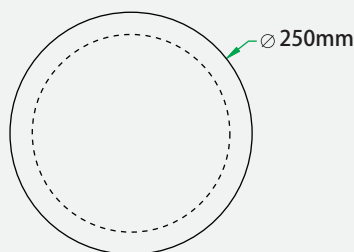

Vivid

Vid250

A slimline quick installation ceiling light with improved efficacy and output.

Vivid comes with quick fit mounting bracket, integral control gear and offers discrete appearance for residential, commercial and retail applications. Colour temperature can be set at 3000K, 4000K or 5000K with switch located on the back of the fitting.

Optional:
DALI/0-10V Dimming

CCT-Select

KEY INFORMATION

Lumen Output	1,440 lm
Input Power	12W
Hole Cutout Size	N/A
Install	Surface Mount
Dimming Options	NON-DIMMABLE/DALI/0-10V DIMMABLE
Fitting Colour	WHITE
Warranty	5 yr
IP Rating	IP44
Ik Rating	N/A
IC Rating	N/A

PHOTOMETRIC

Efficacy	120 lm/W
LED	SMD
CCT	3000/4000/5000K(CCT-select)
CRI	>80
Beam Angle	120°

ELECTRICAL

Driver	Integral
Supply Input	200-240V,50/60Hz
Power Factor	>0.95
Useful life @Ta 25°(L70)	50,000hrs
Emergency time	N/A
Sensor	Microwave(Sensor optional)