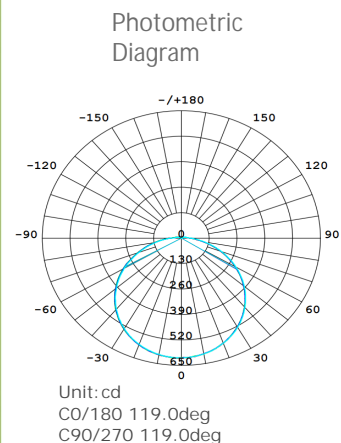

Vivid

Vid250

A slimline quick installation ceiling light with improved efficacy and output.

Vivid comes with quick fit mounting bracket, integral control gear and offers discrete appearance for residential, commercial and retail applications. Colour temperature can be set at 3000K, 4000K or 5000K with switch located on the back of the fitting.

Optional:
DALI/0-10V Dimming

CCT-Select

KEY INFORMATION

Lumen Output	1,440 lm
Input Power	12W
Hole Cutout Size	N/A
Install	Surface Mount
Dimming Options	NON-DIMMABLE/DALI/0-10V DIMMABLE
Fitting Colour	WHITE
Warranty	5 yr
IP Rating	IP44
Ik Rating	N/A
IC Rating	N/A

PHOTOMETRIC

Efficacy	120 lm/W
LED	SMD
CCT	3000/4000/5000K(CCT-select)
CRI	>80
Beam Angle	120°

ELECTRICAL

Driver	Integral
Supply Input	200-240V,50/60Hz
Power Factor	>0.95
Useful life @Ta 25°(L70)	50,000hrs
Emergency time	N/A
Sensor	Microwave(Sensor optional)