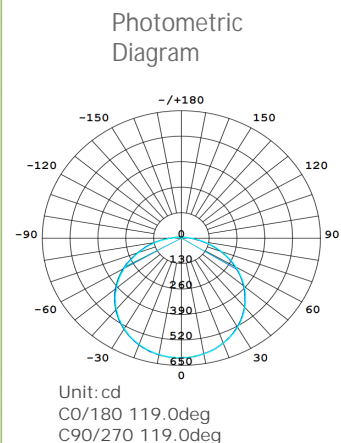

Optional:
DALI/0-10V Dimming

CCT-Select

KEY INFORMATION

Lumen Output	2,160 lm
Input Power	18W
Hole Cutout Size	N/A
Install	Surface Mount
Dimming Options	NON-DIMMABLE/DALI/0-10V DIMMABLE
Fitting Colour	WHITE
Warranty	5 yr
IP Rating	IP44
Ik Rating	N/A
IC Rating	N/A

PHOTOMETRIC

Efficacy	120 lm/W
LED	SMD
CCT	3000/4000/5000K(CCT-select)
CRI	>80
Beam Angle	120°

ELECTRICAL

Driver	Integral
Supply Input	200-240V,50/60Hz
Power Factor	>0.95
Useful life @Ta 25°(L70)	50,000hrs
Emergency time	N/A
Sensor	Microwave(Sensor optional)