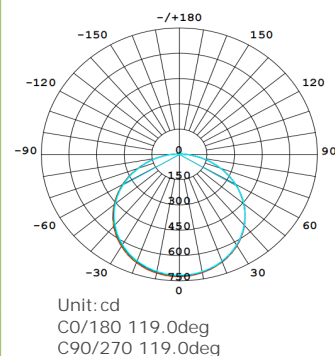

## Vivid

Vid380

A slimline quick installation ceiling light with improved efficacy and output.

Vivid comes with quick fit mounting bracket, integral control gear and offers discrete appearance for residential, commercial and retail applications. Colour temperature can be set at 3000K, 4000K or 5000K with switch located on the back of the fitting.

### KEY INFORMATION

Lumen Output	2,880 lm
Input Power	24W
Hole Cutout Size	N/A
Install	Surface Mount
Dimming Options	NON-DIMMABLE/DALI/0-10V DIMMABLE
Fitting Colour	WHITE
Warranty	5 yr
IP Rating	IP44
Ik Rating	N/A
IC Rating	N/A

### PHOTOMETRIC

Efficacy	120 lm/W
LED	SMD
CCT	3000/4000/5000K(CCT-select)
CRI	>80
Beam Angle	120°